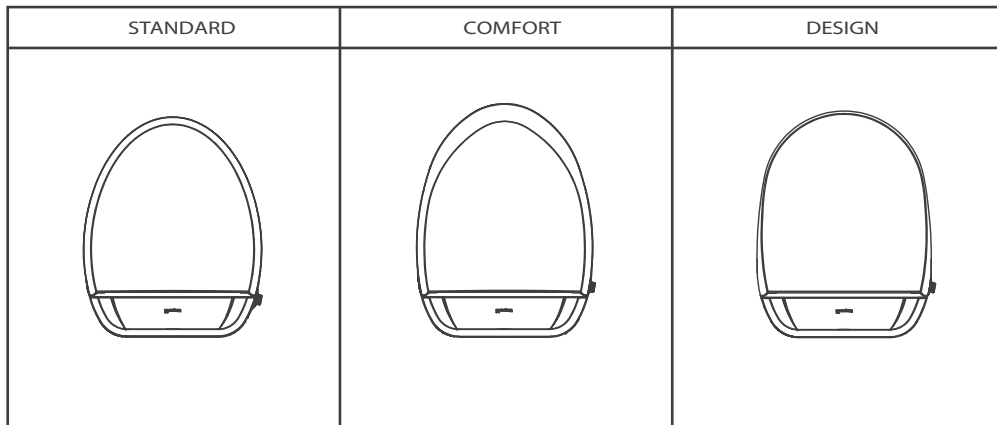

SHAPES FORME	USPA M400	USPA 6035R	USPA 7035R
STANDARD	●	●	●
COMFORT	●	●	●
DESIGN	●	●	●

	USPA 6235	USPA 6210	USPA 7235	USPA 7000
	●	●	●	●
	●	●	●	●
	-	-	●	●

SIZES DIMENSIONI	STANDARD	COMFORT	DESIGN
A	430 - 455 mm	455 - 490 mm	430 - 470 mm
B	Over 40 mm Superiore a 40 mm		
C	140 - 240 mm		