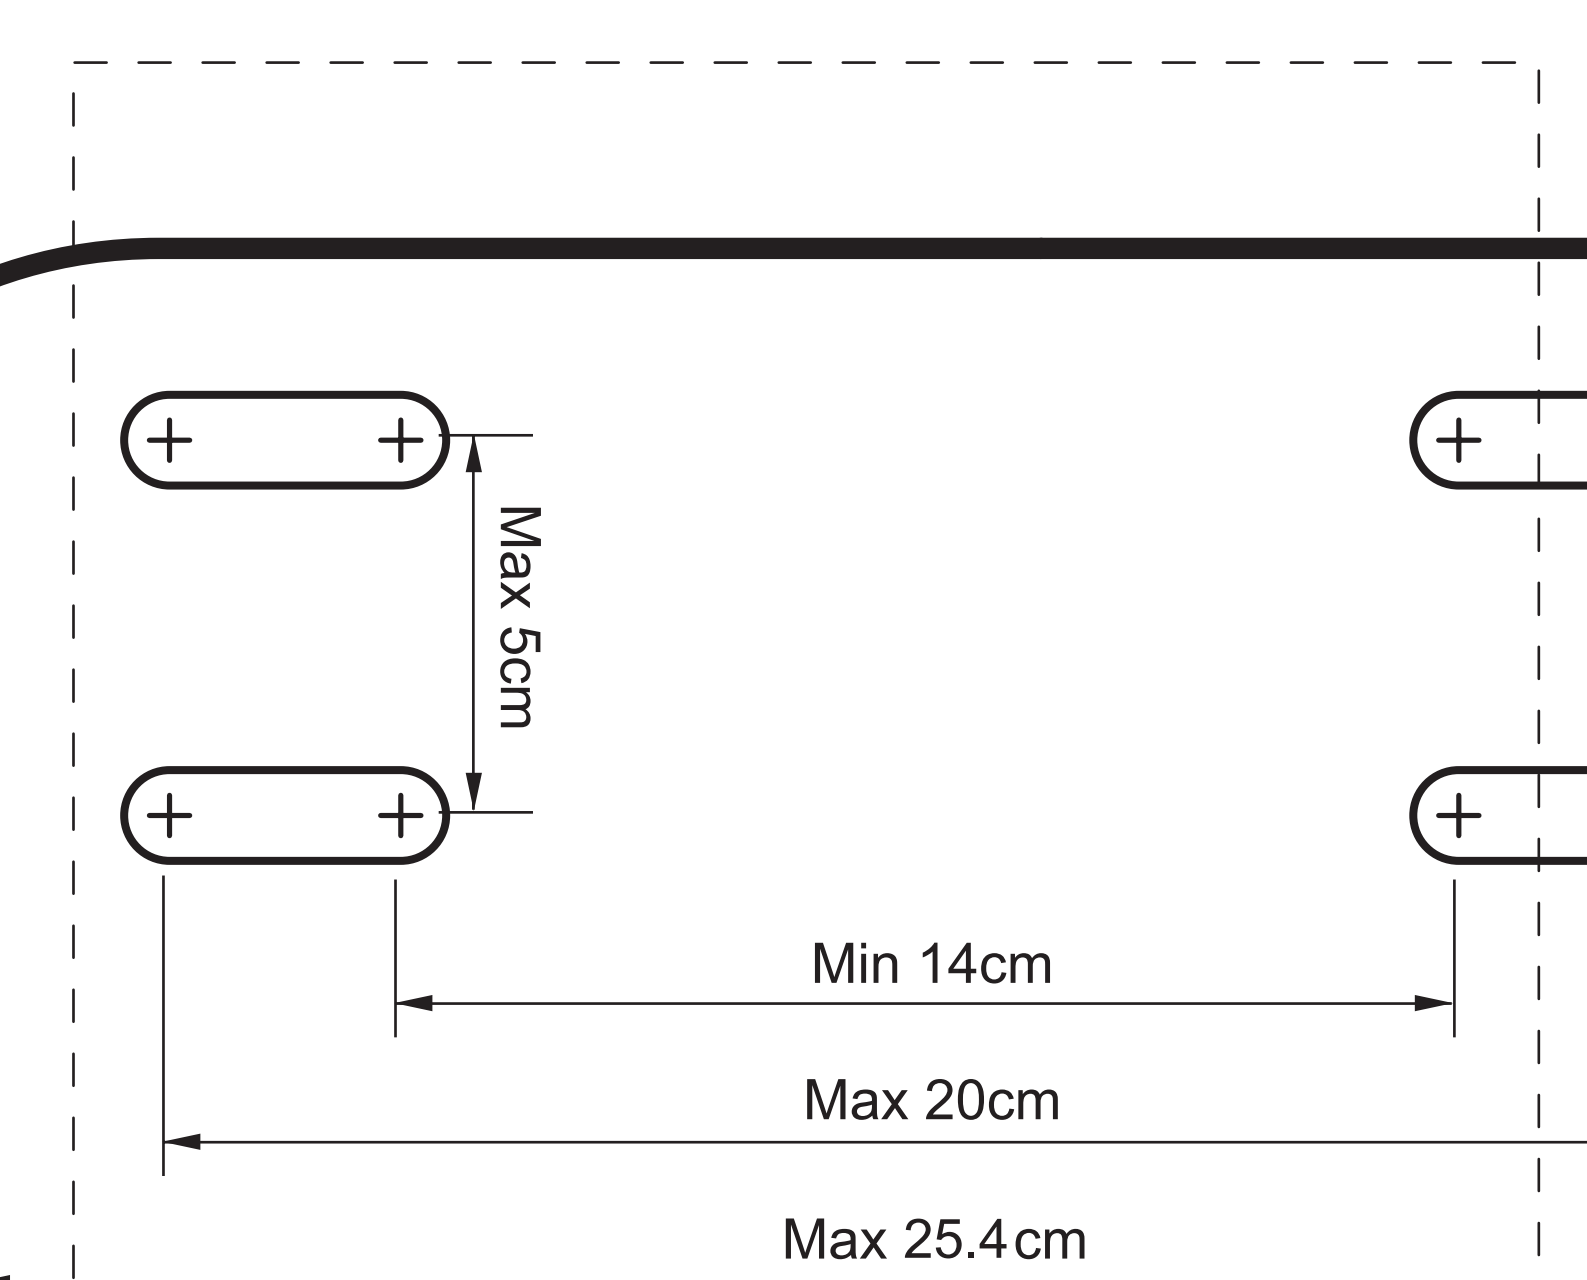

Uspa 

Elongated

UB-6035R / UB-6135R

SCALE 1:1